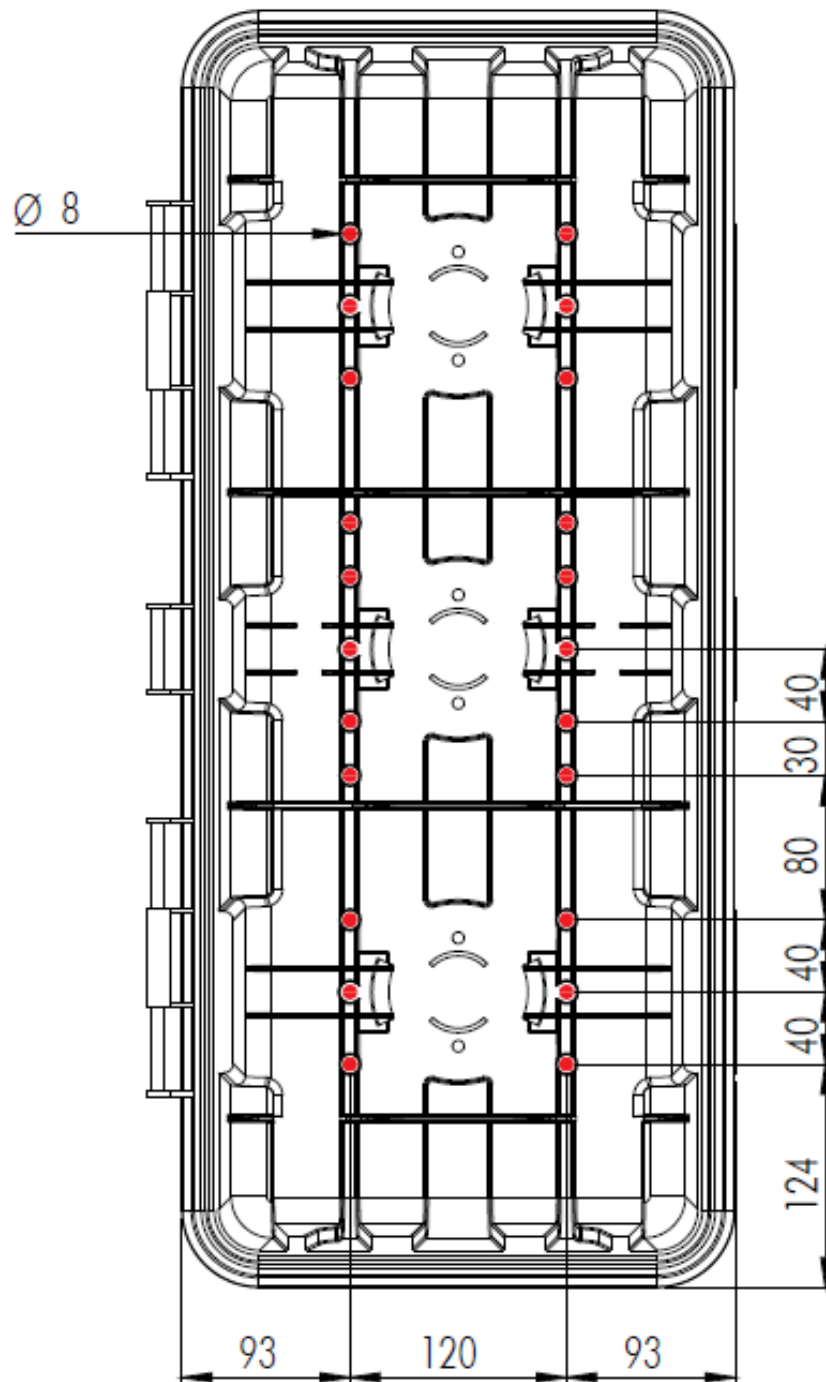

Model: EC9SW

- Inside measure: 645 x 244 x 204
- Outside measure: 715 x 335 x 240
- Fits: 6-9 l Foam

Art: 614024
Modell: EC9SW