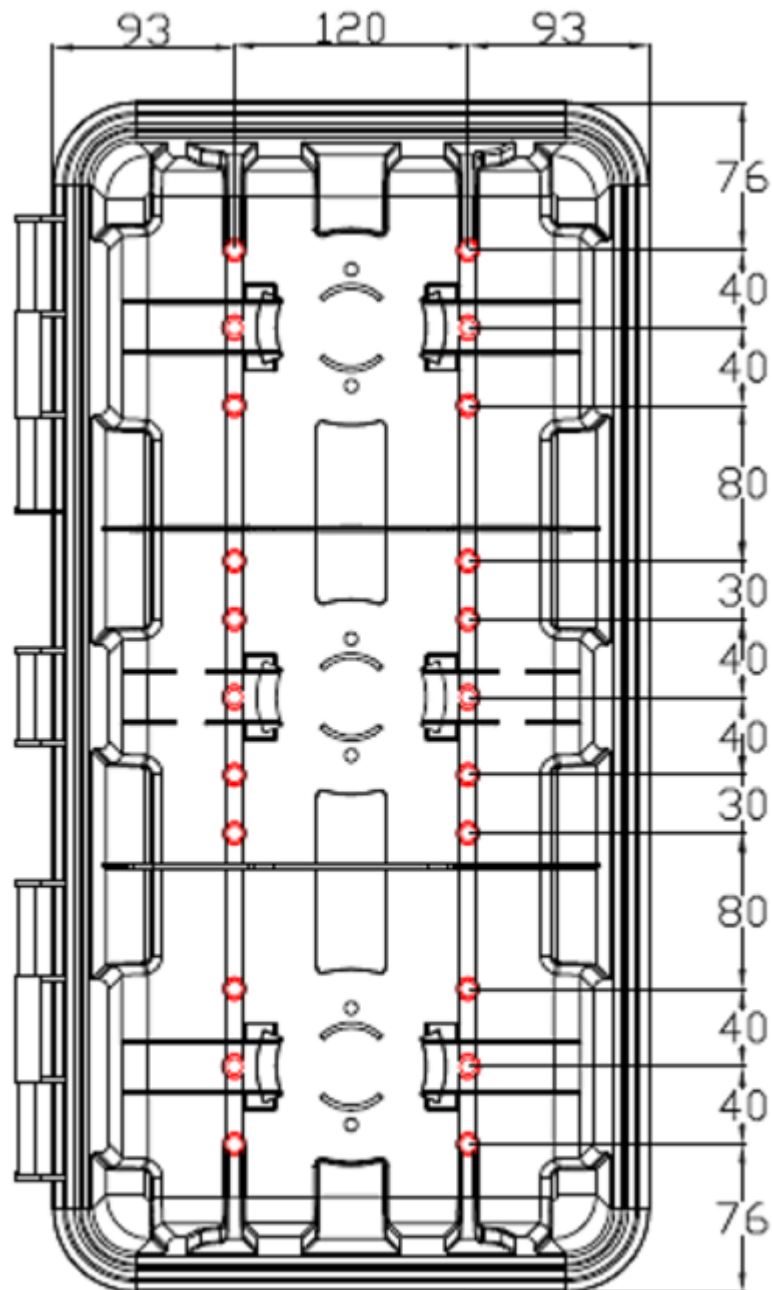

Model: EC6SW

- Inside measure (mm): 550 x 244 x 204
- Outside measure (mm): 620 x 335 x 240
- Fits: 6 kg Powder

Art: 614023
Modell: EC6SW