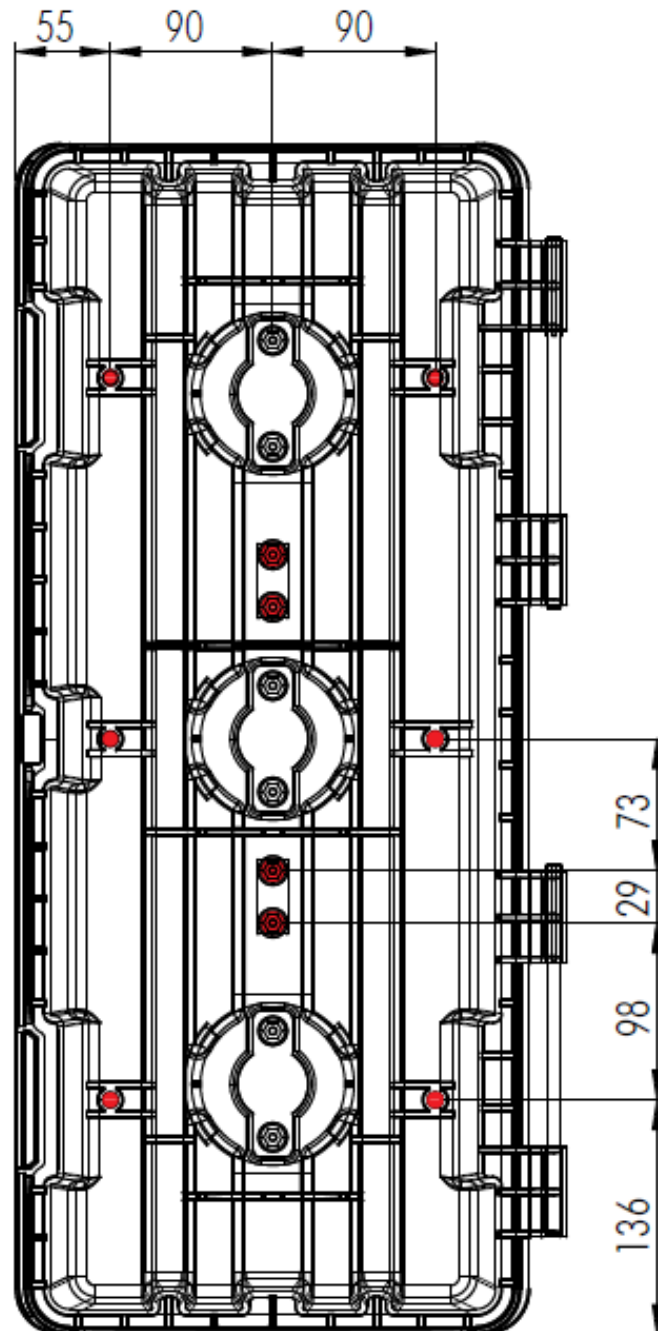

Model: EC9PW

- Inside measure (mm): 612 x 229 x 221
- Outside measure (mm): 675 x 310 x 250
- Fits: 6 kg Powder/ 6 l Foam

Art: 614022
Modell: EC9PW